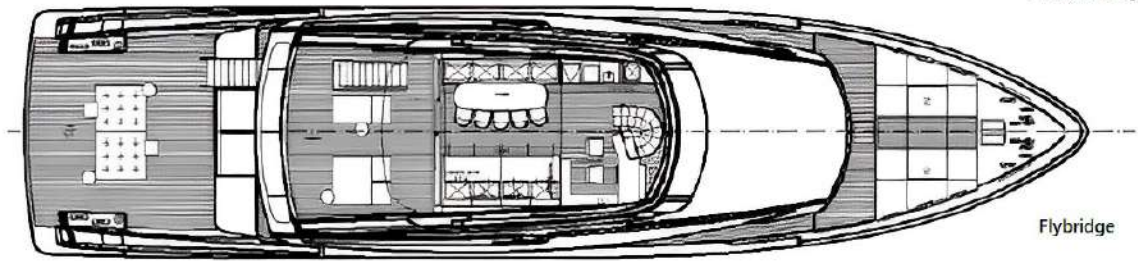

Profile  
Metallic Grey Paint (Opt.)

Flybridge

Main Deck

Lower Deck