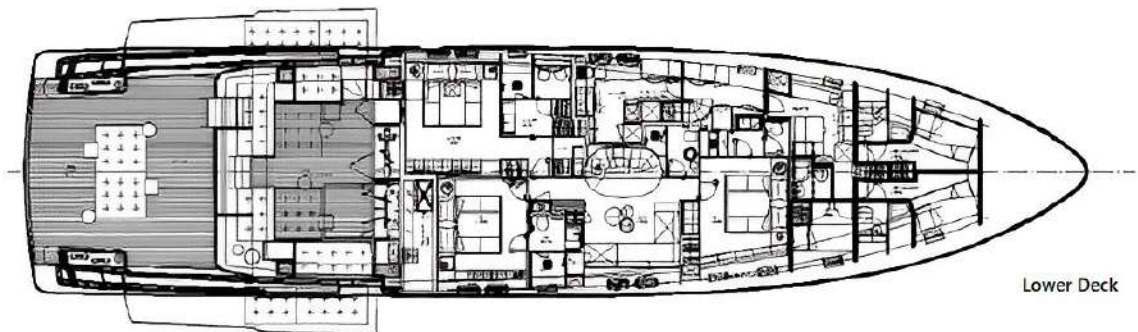

Profile  
Metallic Grey Paint (Opt.)

Flybridge

Main Deck

Lower Deck