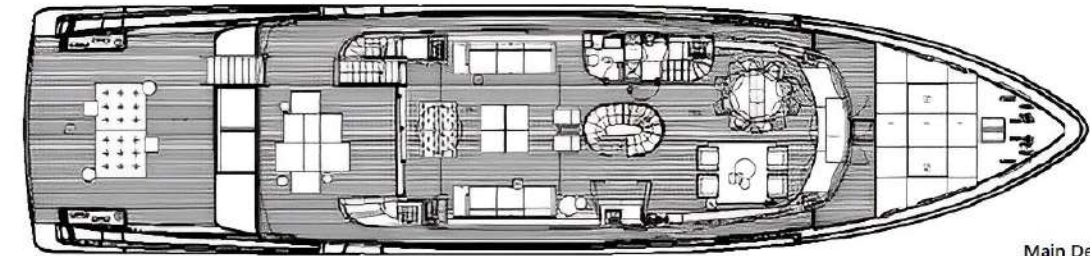

Profile  
Metallic Grey Paint (Opt.)

Flybridge

Main Deck

Lower Deck