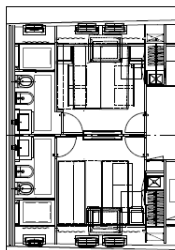

SL 96

LAYOUT

Profile

Flying bridge

Main Deck

Lower Deck

Transformable Vip's cabin