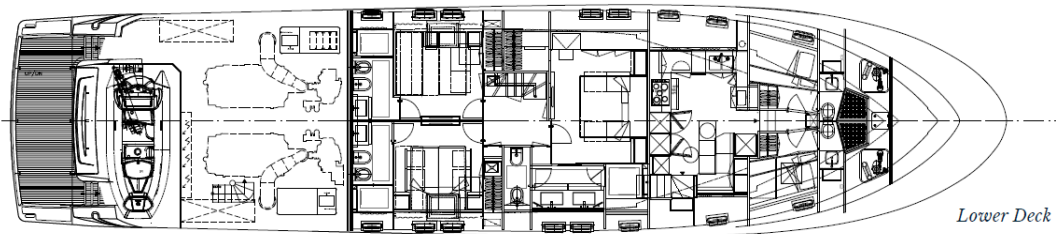

SL 96

LAYOUT

Profile

Flying bridge

Main Deck

Lower Deck

Transformable Vip's cabin