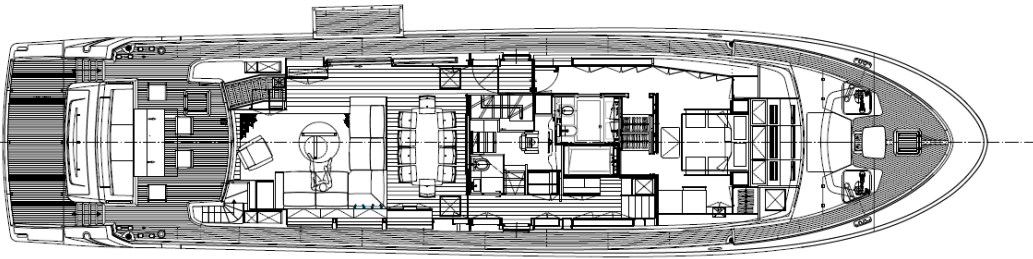

SL 96

LAYOUT

Profile

Flying bridge

Main Deck

Lower Deck

Transformable Vip's cabin