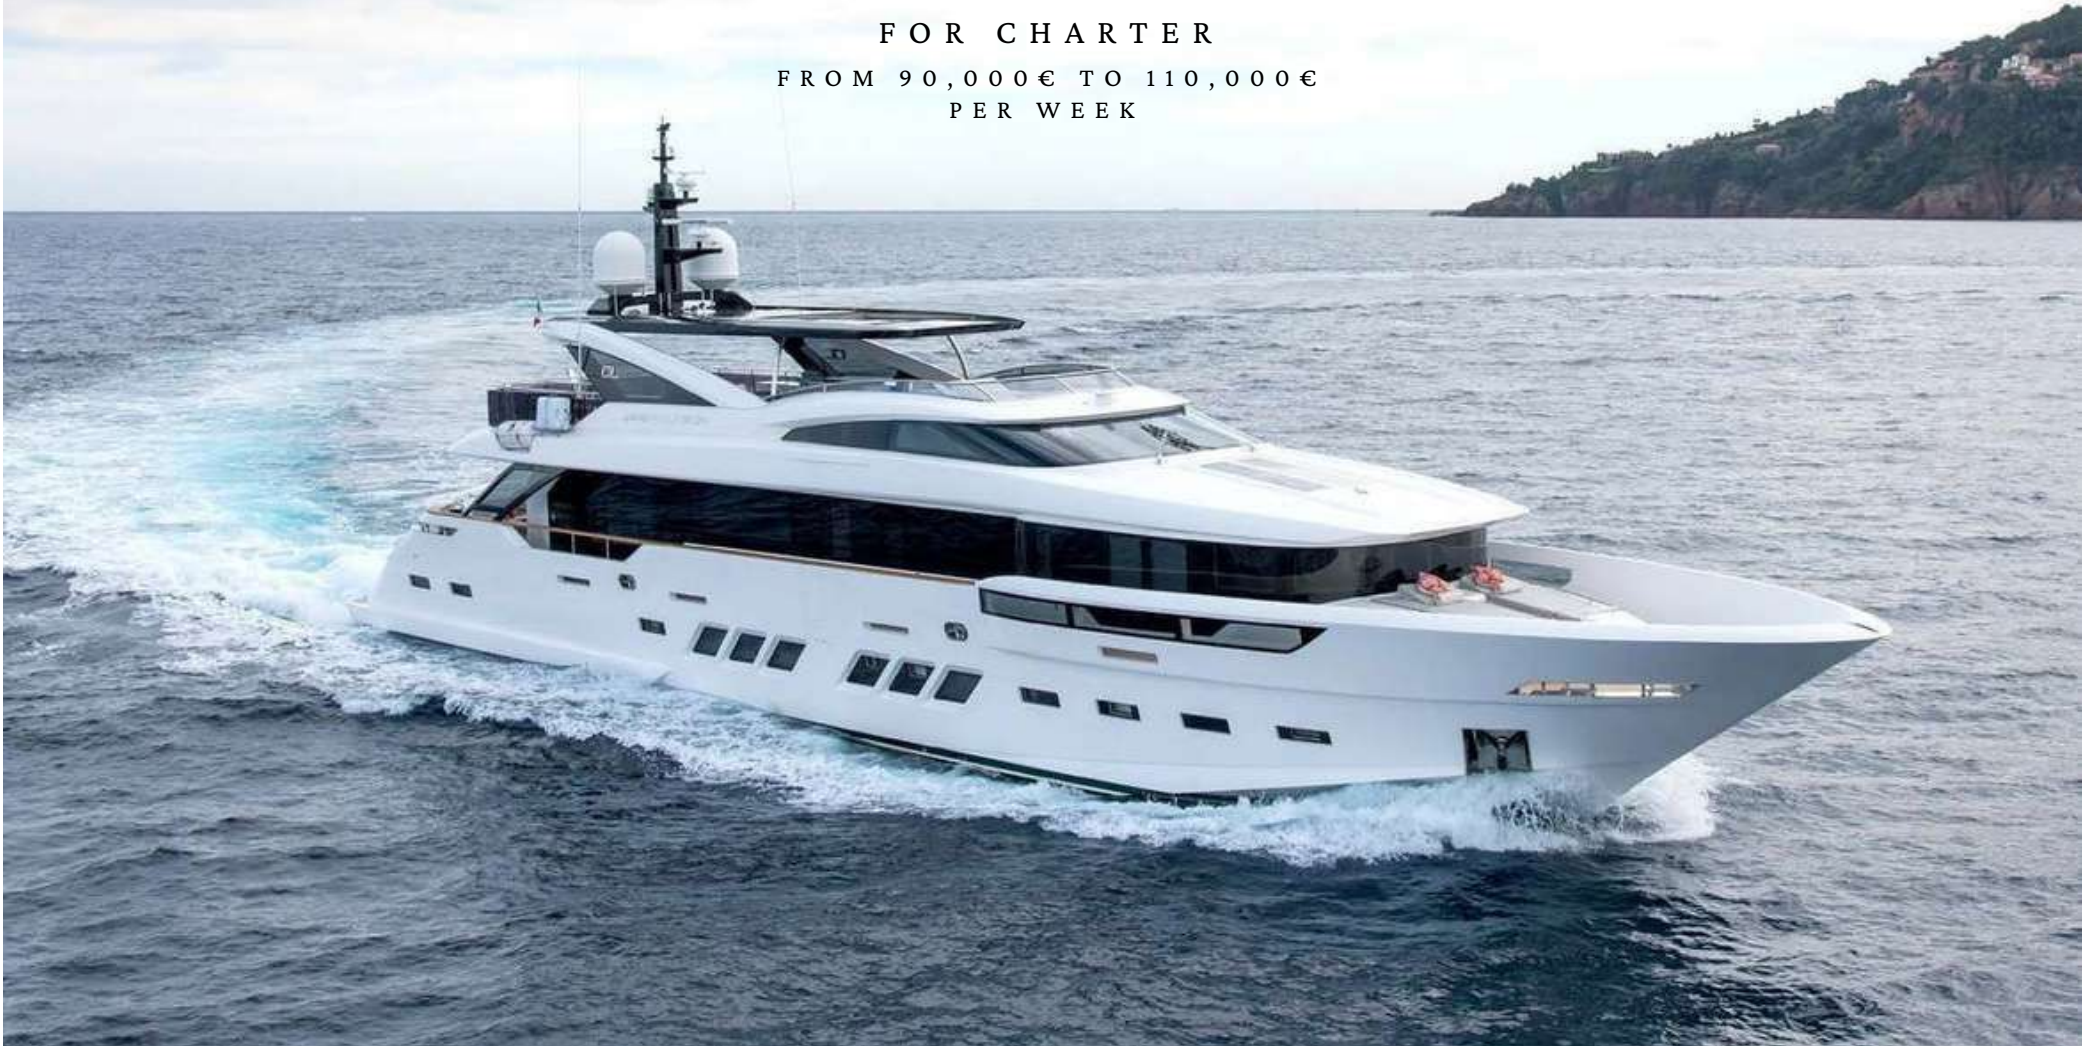

# SOULMATE

FOR CHARTER  
FROM 90,000€ TO 110,000€  
PER WEEK

## Specifications

LENGTH	34.4M / 112'1"
BEAM	7.2M / 23'9"
DRAUGHT	2.1M / 6'1"
BUILDER	DREAMLINE YACHTS, Italy
GROSS TONNAGE	207 TONS
BUILT	2016 (2023)
CONSTRUCTION	GRP
ENGINES	2 X 1,920HP MTU 12V 2000 M94
GENERATORS	2 X KOHLER, 1 X 70 KW & 1 X 53 KW 230/400 V 50HZ. 1 X FISCHER PANDA
CRUISING SPEED	13.0 KNOTS    290 Lt/Hr
MAXIMUM SPEED	21.0 KNOTS    840 Lt/Hr
ECO SPEED	10.0 KNOTS    180 Lt/Hr
RANGE	1,500NM @ 10.0 KNOTS