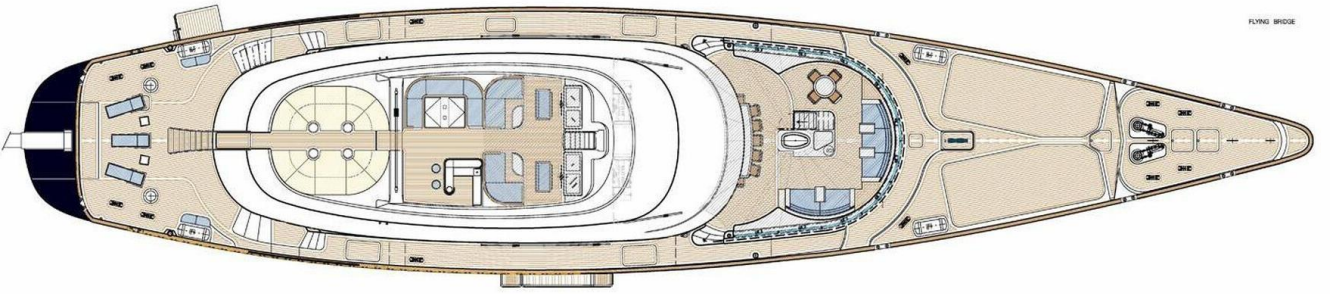

**PERINI NAVI 56M SLOOP SAILPLAN & LAYOUT**

FLYING BRIDGE

MAIN DECK

LOWER DECK