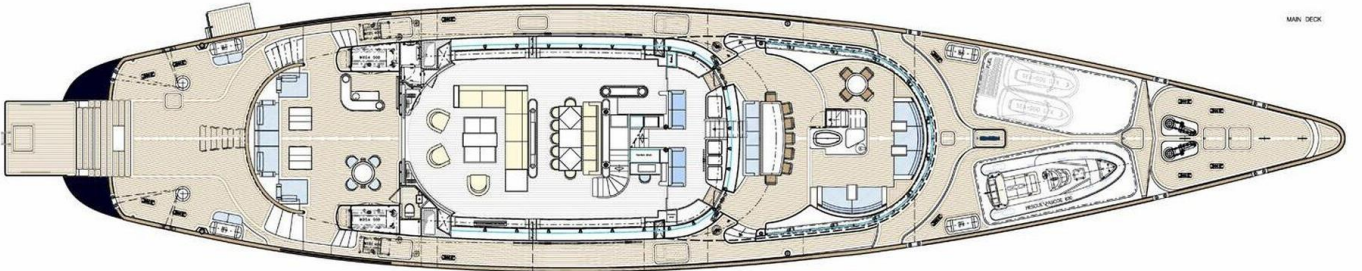

**PERINI NAVI 56M SLOOP SAILPLAN & LAYOUT**

FLYING BRIDGE

MAIN DECK

LOWER DECK