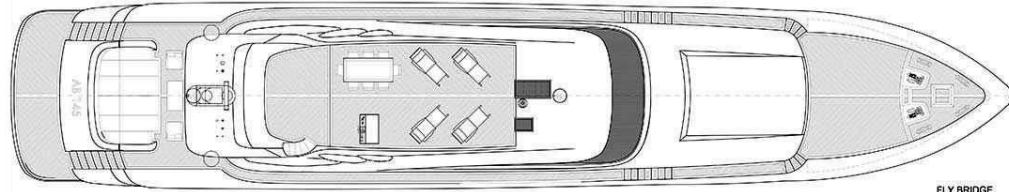

Built: 2016

Length: 44.60m/145'

Beam: 8.30m

KEY FEATURES

- Fastest 40m+ motor yacht available on the charter market reaching a maximum speed of 43 knots
- Zero speed stabilizers
- Contemporary Italian and bright living areas of excellent taste
- Spacious accommodation for 10 guests in 5 en-suite staterooms in luxury and style
- Shallow draft for exclusive anchorages in secluded beaches and reefs
- Wide outdoor deck spaces for entertainment
- Mint condition technically and aesthetically, fresh refit
- Excellent professional crew of 7

FAST&FURIOUS

SIDE VIEW

FLY BRIDGE

WHEELHOUSE DECK

MAIN DECK

LOWER DECK