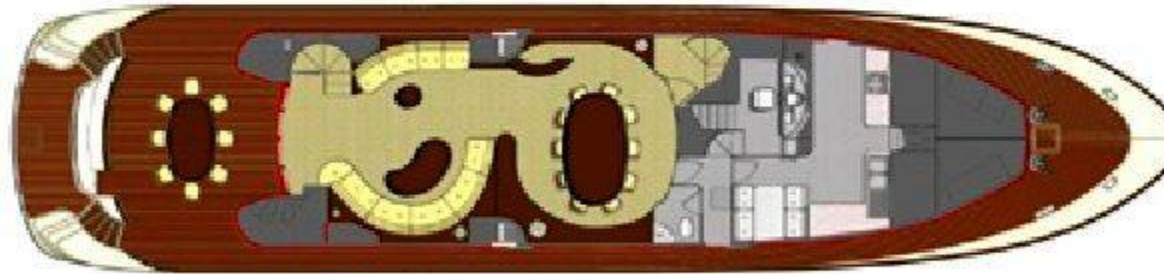

You will find a good selection of water toys on board including a 4.70m tender, Jet Ski, water skis for each size, stand up paddle boards, kayak, wakeboard, snorkelling equipment for each size, donuts, banana...

Air conditioning and Wi-Fi connection on board

BEIJA FLORE Captain

Jacques Cottin

SIDE VIEW

DECK PLAN

MAIN DECK

LOWER DECK

BEIJA FLORE