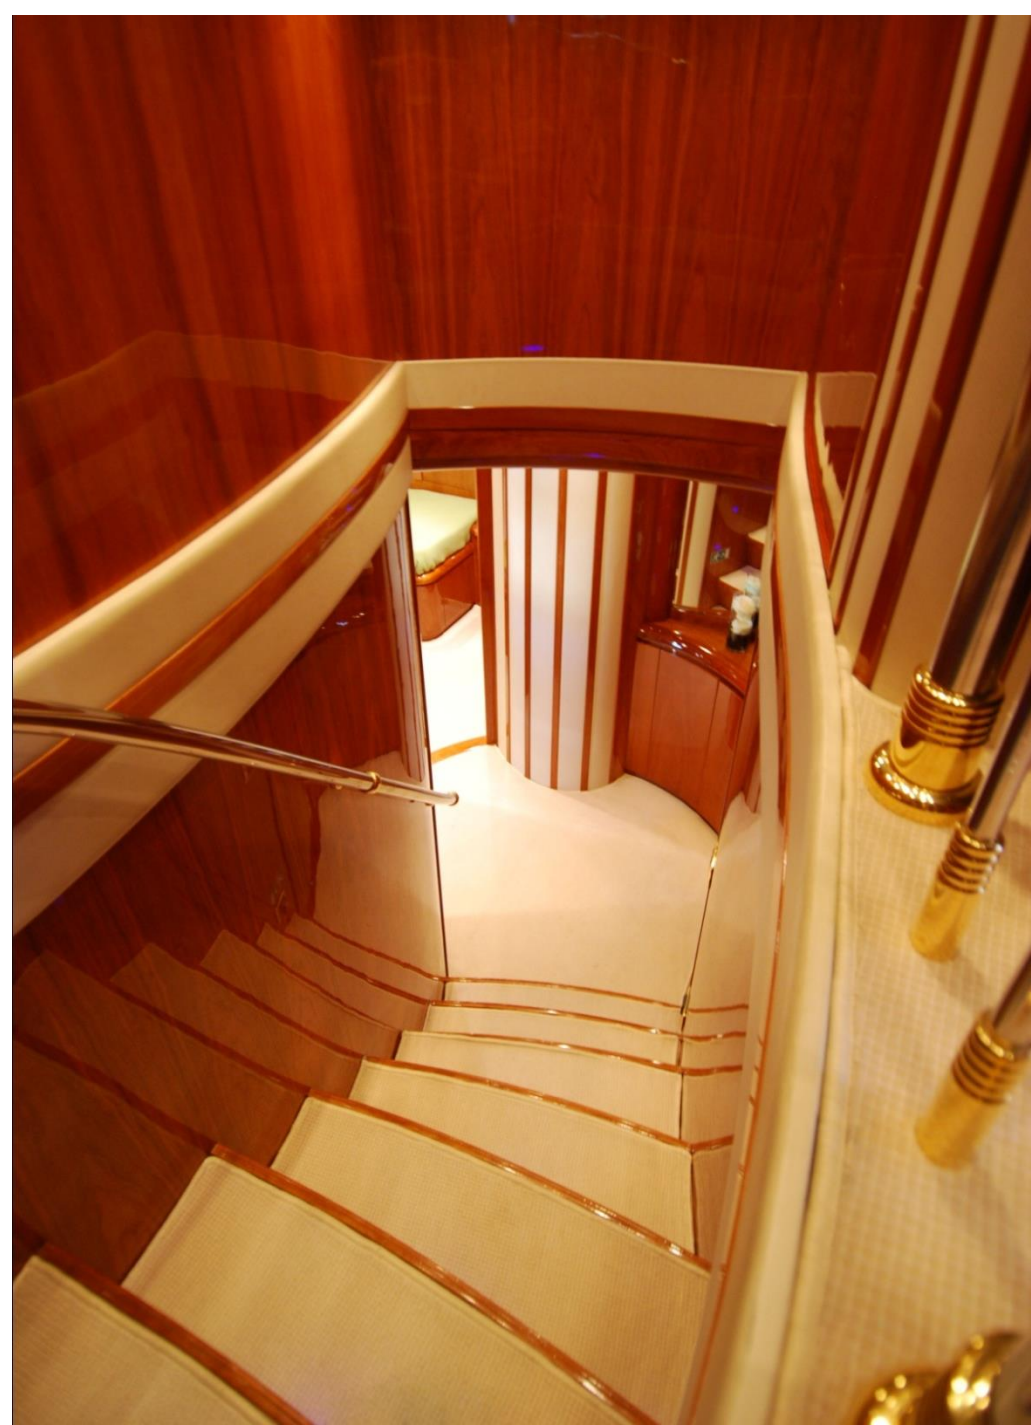

You want to arrange a meeting in a fancy location ?

Aboard the Beija Flore, luxury blends with refinement for our own pleasure. A unique universe where happiness is the only limit of your own desires. Experience out of time moments in a floating palace of 29 meters and five exceptional en-suite cabins.

Faites de votre vie un rêve et d'un rêve une réalité, votre séjour à bord vous en convaincra !

More about the BEIJA FLORE ...

The 29m Eurocraft BEIJA FLORE is a luxurious motor yacht built in 2007 and consistently maintained to the highest standards.

M/Y BEIJA FLORE's comfortable saloon features luxurious semi circular leather couch to starboard and a smaller couch to port. There is a formal dining area forward of the saloon along with al fresco dining options on the flybridge and the aft deck.