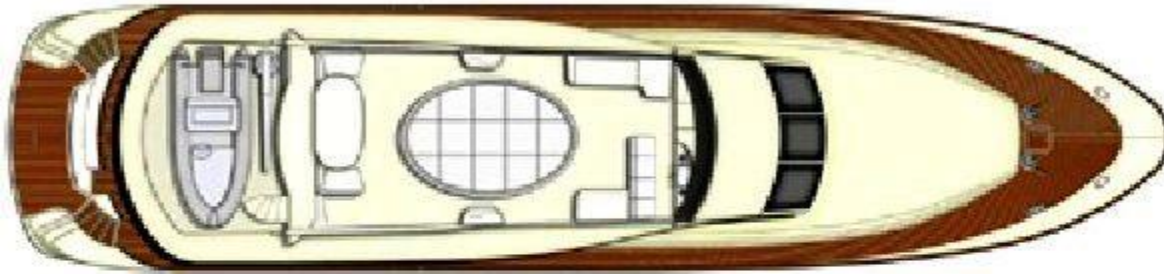

Air conditioning and Wi-Fi connection on board

BEIJA FLORE Captain

Jacques Cottin

SIDE VIEW

DECK PLAN

MAIN DECK

LOWER DECK

BEIJA FLORE