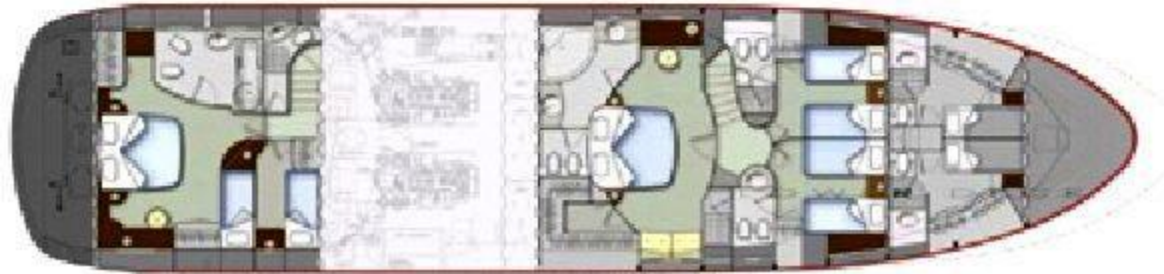

Air conditioning and Wi-Fi connection on board

BEIJA FLORE Captain

Jacques Cottin

SIDE VIEW

DECK PLAN

MAIN DECK

LOWER DECK

BEIJA FLORE